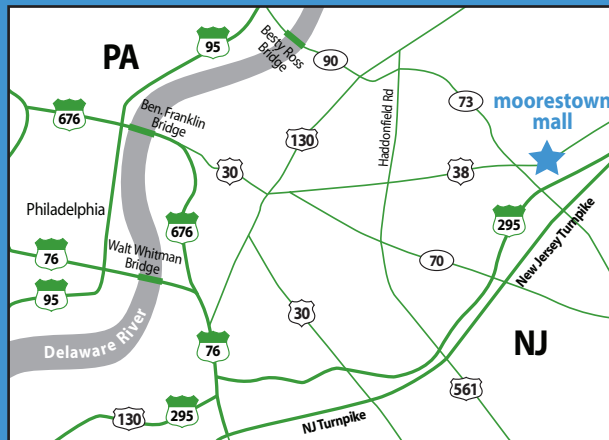

from philadelphia

Tacony Palmyra Bridge or Betsy Ross Bridge to Rte. 73 South
Take exit for Rte. 38 East. Mall is 1/4 mile on right.

Ben Franklin Bridge to Rte. 38 East.
Mall is approximately 5 miles on the right.

Walt Whitman Bridge to I-295 North.
Take Exit 36B onto Rte. 73 North.
Take exit for Rte. 38 East. Mall is 1/4 mile on right.

from new jersey

Take the NJ Turnpike South to Exit 4 onto Rte. 73 North.
Follow directions above or take I-295 South to Exit 36B.
Pass East Gate Square Shopping Center.
Mall is directly ahead.